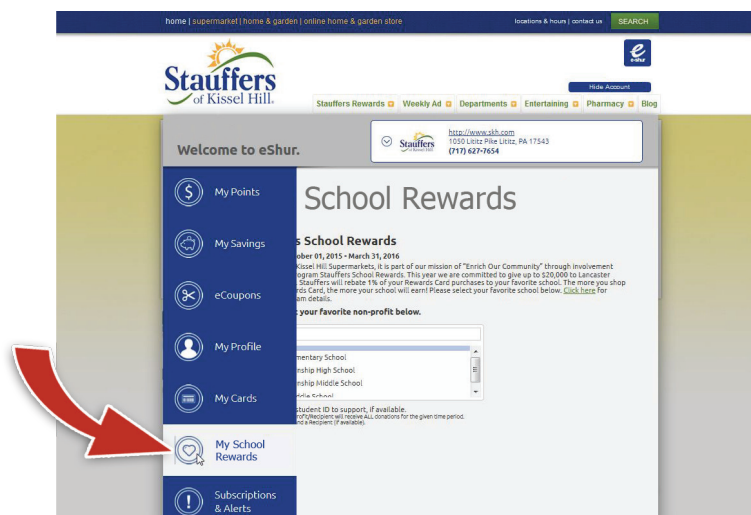

How do I sign up for School Rewards?

1. Log in to your e-shur account.
2. Click on My School Rewards and choose the school you would like to support.