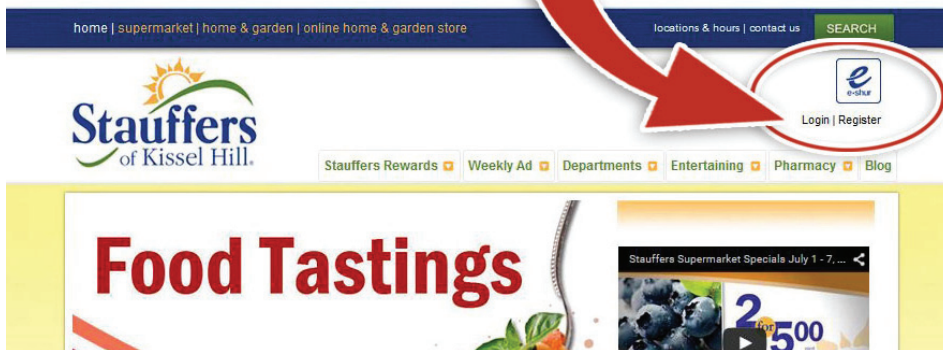

## How do I sign up for e-shur?

1. If you don't have a Stauffers Rewards Card, stop at the customer service desk in store to get one.
2. Go to [www.skh.com](http://www.skh.com)
3. Click on the Supermarket tab.
4. On the supermarket homepage, click on the  and follow the prompts.